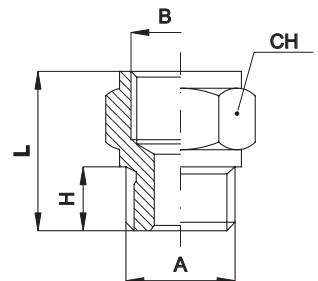

MMF1 Maggiorazioni cilindriche maschio / femmina - Male / female BSP stem increasers

Ottone nichelato Nickel-plated brass	Codice Code	Articolo Article	A	B	CH	H	L	Prezzo € Price €	Confezione Order Q.ty
	70026	MMF1M5M5	M5	M5	8	4	11		50
	70027	MMF1M518	M5	1/8"	14	4	14		50
	70028	MMF11818	1/8"	1/8"	14	6	16		50
	70029	MMF11814	1/8"	1/4"	17	6	19		50
	70030	MMF11838	1/8"	3/8"	22	6	20		50
	70031	MMF11414	1/4"	1/4"	17	8	21		50
	70032	MMF11438	1/4"	3/8"	22	8	21		50
	70033	MMF11412	1/4"	1/2"	27	8	24		50
	70034	MMF13838	3/8"	3/8"	22	9	23		50
	70035	MMF13812	3/8"	1/2"	27	9	25		50
	70036	MMF13834	3/8"	3/4"	32	9	26		50
	70037	MMF11212	1/2"	1/2"	27	10	26		50
	70038	MMF11234	1/2"	3/4"	32	10	27		50
	70039	MMF11201	1/2"	1"	38	10	29		50
	70040	MMF13434	3/4"	3/4"	32	11	28		10
	70041	MMF13401	3/4"	1"	38	11	30		10
	70042	MMF10101	1"	1"	38	12	31		10