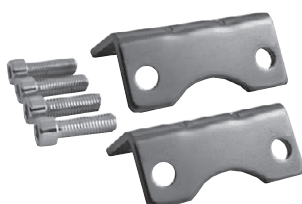

Cerniera maschio - Male rear clevis

Materiale corpo: Corpo in alluminio pressofuso, e viti in acciaio

Body materials: Body die-cast aluminium, screws in steel

Codice Code	Articolo Article	Contenuto kit Kit composed by		Prezzo € Price €
72207	CM32ISO	1xCM32ISO + 4xVITI	1xCM32ISO + 4xSCREWS	
72208	CM40ISO	1xCM40ISO + 4xVITI	1xCM40ISO + 4xSCREWS	
72209	CM50ISO	1xCM50ISO + 4xVITI	1xCM50ISO + 4xSCREWS	
72210	CM63ISO	1xCM63ISO + 4xVITI	1xCM63ISO + 4xSCREWS	
72211	CM80ISO	1xCM80ISO + 4xVITI	1xCM80ISO + 4xSCREWS	
72212	CM100ISO	1xCM100ISO + 4xVITI	1xCM100ISO + 4xSCREWS	

Flangia ISO - Flange ISO

Materiale corpo: Corpo e viti in acciaio

Body materials: Body and screws in steel

Codice Code	Articolo Article	Contenuto kit Kit composed by		Prezzo € Price €
72220	FL32ISO	1xFL32ISO + 4xVITI	1xFL32ISO + 4xSCREWS	
72221	FL40ISO	1xFL40ISO + 4xVITI	1xFL40ISO + 4xSCREWS	
72222	FL50ISO	1xFL50ISO + 4xVITI	1xFL50ISO + 4xSCREWS	
72223	FL63ISO	1xFL63ISO + 4xVITI	1xFL63ISO + 4xSCREWS	
72224	FL80ISO	1xFL80ISO + 4xVITI	1xFL80ISO + 4xSCREWS	
72225	FL100ISO	1xFL100ISO + 4xVITI	1xFL100ISO + 4xSCREWS	

Piedino basso - Low foot

Materiale corpo: Corpo e viti in acciaio

Body materials: Body and screws in steel

Codice Code	Articolo Article	Contenuto kit Kit composed by		Prezzo € Price €
72226	PB32ISO	2xPB32ISO + 4xVITI	2xPB32ISO + 4xSCREWS	
72227	PB40ISO	2xPB40ISO + 4xVITI	2xPB40ISO + 4xSCREWS	
72228	PB50ISO	2xPB50ISO + 4xVITI	2xPB50ISO + 4xSCREWS	
72229	PB63ISO	2xPB63ISO + 4xVITI	2xPB63ISO + 4xSCREWS	
72230	PB80ISO	2xPB80ISO + 4xVITI	2xPB80ISO + 4xSCREWS	
72231	PB100ISO	2xPB100ISO + 4xVITI	2xPB100ISO + 4xSCREWS	
72232	PB125ISO	2xPB125ISO + 4xVITI	2xPB125ISO + 4xSCREWS	