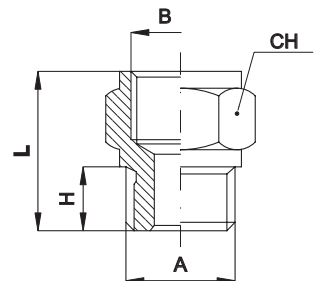

MMF1 Maggiorazioni cilindriche maschio / femmina - Male / female BSP stem increasers

Ottone nichelato Nickel-plated brass	Codice Code	Articolo Article	A	B	CH	H	L	Confezione Order Q.ty
	70026	MMF1M5M5	M5	M5	8	4	11	50
	70027	MMF1M518	M5	1/8"	14	4	14	50
	70028	MMF11818	1/8"	1/8"	14	6	16	50
	70029	MMF11814	1/8"	1/4"	17	6	19	50
	70030	MMF11838	1/8"	3/8"	22	6	20	50
	70031	MMF11414	1/4"	1/4"	17	8	21	50
	70032	MMF11438	1/4"	3/8"	22	8	21	50
	70033	MMF11412	1/4"	1/2"	27	8	24	50
	70034	MMF13838	3/8"	3/8"	22	9	23	50
	70035	MMF13812	3/8"	1/2"	27	9	25	50
	70036	MMF13834	3/8"	3/4"	32	9	26	50
	70037	MMF11212	1/2"	1/2"	27	10	26	50
	70038	MMF11234	1/2"	3/4"	32	10	27	50
	70039	MMF11201	1/2"	1"	38	10	29	50
	70040	MMF13434	3/4"	3/4"	32	11	28	10
	70041	MMF13401	3/4"	1"	38	11	30	10
	70042	MMF10101	1"	1"	38	12	31	10