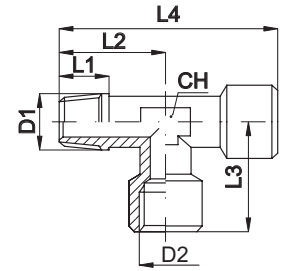

TMFF T maschio / femmina / femmina - *Male / female / female tee*

Ottone nichelato Nickel-plated brass	Codice Code	Articolo Article	D₁	D₂	CH	L₁	L₂	L₃	L₄	Confezione Order Q.ty
	70217	TMFFM5	M5	M5	9	4	11,5	11	22	100
70211	TMFF18	1/8"	1/8"	10	7,5	18	21	39,5	50	
70212	TMFF14	1/4"	1/4"	13	11	25	26	48,5	50	
70213	TMFF38	3/8"	3/8"	17	11,5	28	30	53,5	50	
70214	TMFF12	1/2"	1/2"	21	14	30	34	63	50	
70215	TMFF34	3/4"	3/4"	25	14,5	-	36,5	68,5	10	
70216	TMFF01	1"	1"	30	16,5	-	45	84	10	

TMFM T maschio / femmina / maschio - *Male / female / male tee*

Ottone nichelato Nickel-plated brass	Codice Code	Articolo Article	D₁	D₂	CH	L₁	L₂	L₃	Confezione Order Q.ty
	70218	TMFM18	1/8"	1/8"	10	7,5	21	36	50
70219	TMFM14	1/4"	1/4"	13	11	26	44	50	
70220	TMFM38	3/8"	3/8"	17	11,5	27	51	50	
70221	TMFM12	1/2"	1/2"	21	14	32	59	50	
70222	TMFM34	3/4"	3/4"	25	14,5	36,5	64	10	
70223	TMFM01	1"	1"	30	16,5	45	78	10